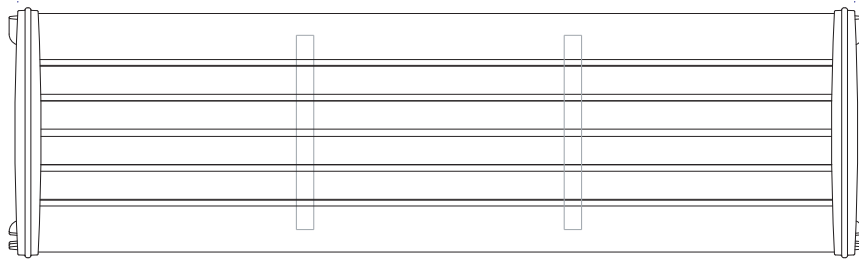

VictoriaSeries | Bench

(72" Bench is Illustrated)

Specification Options *Asterisk categories must be selected

- * **Powder Coat Colors**
 - Standard Gloss
 - Standard Matte
 - Custom Color
 - Brown
 - Green
 - Charcoal
 - Black
 - Red

- * **HDPE Colors**
 - Custom
 - Gray
 - Cedar
 - Weathered

- * **Length Options**
 - Custom (Max. 96" Span)
 - Link Kit -96,120,144,192
 - 48" - VIC.BE.048
 - 60" - VIC.BE.060 (1SS)
 - 72" - VIC.BE.072 (1 SS)
 - 96" - VIC.BE.096 (2 SS)