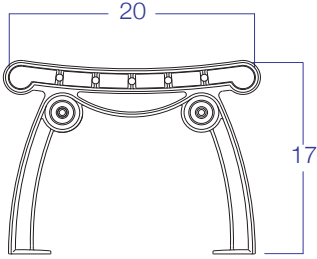

VictoriaSeries | Bench

(72" Bench is Illustrated)

Specification Options *Asterisk categories must be selected

- * **Powder Coat Colors**
 - Standard Gloss
 - Standard Matte
 - Custom Color
 - Brown
 - Green
 - Charcoal
 - Black
 - Red

- * **HDPE Colors**
 - Custom
 - Gray
 - Cedar
 - Weathered

- * **Length Options**
 - Custom (Max. 96" Span)
 - Link Kit -96,120,144,192
 - 48" - VIC.BE.048
 - 60" - VIC.BE.060 (1SS)
 - 72" - VIC.BE.072 (1 SS)
 - 96" - VIC.BE.096 (2 SS)