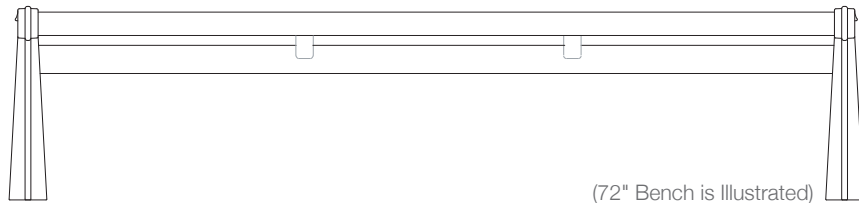

VictoriaSeries | Bench

(72" Bench is Illustrated)

Specification Options *Asterisk categories must be selected

- * **Powder Coat Colors**
 - Standard Gloss
 - Standard Matte
 - Custom Color
 - Brown
 - Green
 - Charcoal
 - Black
 - Red

- * **HDPE Colors**
 - Custom
 - Gray
 - Cedar
 - Weathered

- * **Length Options**
 - Custom (Max. 96" Span)
 - Link Kit -96,120,144,192
 - 48" - VIC.BE.048
 - 60" - VIC.BE.060 (1SS)
 - 72" - VIC.BE.072 (1 SS)
 - 96" - VIC.BE.096 (2 SS)