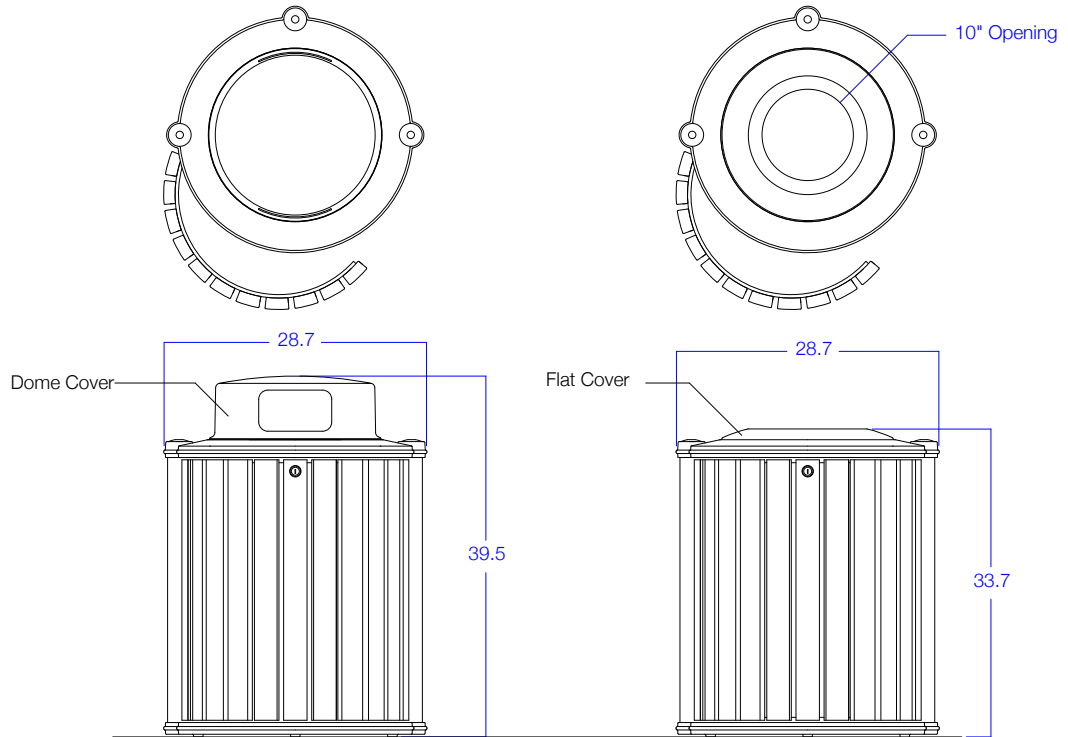

VictoriaSeries | 32G Recycle Bin

Specification Options *Asterisk categories must be selected

- * **Powder Coat Colors**
 - Standard Gloss
 - Standard Matte
 - Custom /Specify
 - Brown
 - Green
 - Charcoal
 - Black
 - Red

- * **HDPE Colors**
 - Custom/Specify
 - Gray
 - Cedar
 - Weathered

- * **Cover Options**
The 9932 Liner and Magnetic Latch are Included Features
 - VIC.WR.032.DOM.SM
 - VIC.WR.032.FLA.SM
 - VIC.WR.032.DOM.COMBO.SM

- Additional Liner 9932 32G Plastic Liner
- Additional Combo Liner 99XX 2X2 Plastic Liner
- Surface Installation 9300-004-INST
- Key Lock Option VIC.WR.KEY.LOC
- Dome Opening Spring Door VIC.WR.OPG.DOR
- Dome Opening Flap VIC.WR.OPG.FLP

9932 32G Liner

99xx 2X 16G Liner

The combo "half cylinder" liner enables sorting of waste types. The top cover will have partitioned openings.

March 2012 v12.3 Fahnstrom/White Design