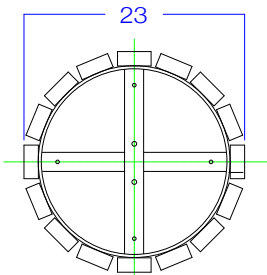

ParkSeries | Waste Enclosure

20G Waste Receptacle Enclosure

32G Waste Receptacle Enclosure

55G Waste Receptacle Enclosure

Specification Options *Asterisk categories must be selected

* **Powder Coat Colors**