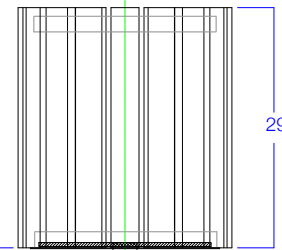

March 2012 v10.3 Fahmstrom/White Design