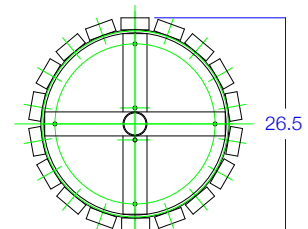

March 2012 v10.3 Fahmstrom/White Design