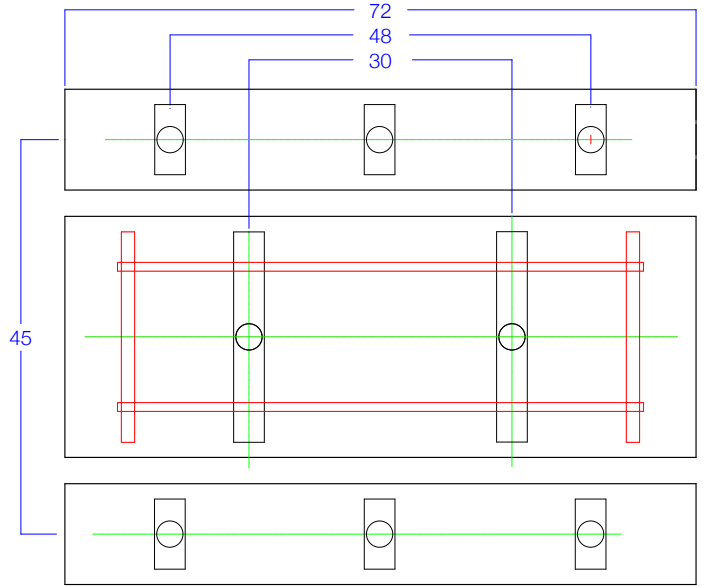

ParkSeries | 72" Picnic Table | ADA2 | Universal

**ADA Requirements:**

Width	30"
Height	27"
Depth	19"
Seat	17"-19"

**Specification Options** \*Asterisk categories must be selected

- \* **Powder Coat Colors**
  - Standard Gloss
  - Standard Matte
  - Custom
  - Brown
  - Green
  - Charcoal
  - Black
  - Red
- \* **HDPE Colors**
  - Custom
  - Gray
  - Cedar
  - Weathered
- \* **Length Options**
  - 72" - PAR.PT.072.ADA.SM
  - 72" - PAR.PT.072.ADA.EM
- Surface Installation Kit  9300-004-INST

Embedded table dimensions required to be ADA compliant.

March 2012 v10.3 Fahnstrom/White Design