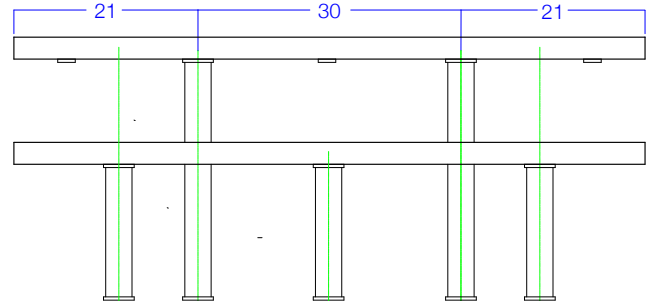

ParkSeries | 72" Picnic Table | ADA2 | Universal

**ADA Requirements:**

Width	30"
Height	27"
Depth	19"
Seat	17"-19"

**Specification Options** \*Asterisk categories must be selected

- \* **Powder Coat Colors**
  - Standard Gloss
  - Standard Matte
  - Custom
  - Brown
  - Green
  - Charcoal
  - Black
  - Red
- \* **HDPE Colors**
  - Custom
  - Gray
  - Cedar
  - Weathered
- \* **Length Options**
  - 72" - PAR.PT.072.ADA.SM
  - 72" - PAR.PT.072.ADA.EM
- Surface Installation Kit  9300-004-INST

Embedded table dimensions required to be ADA compliant.

March 2012 v10.3 Fahnstrom/White Design