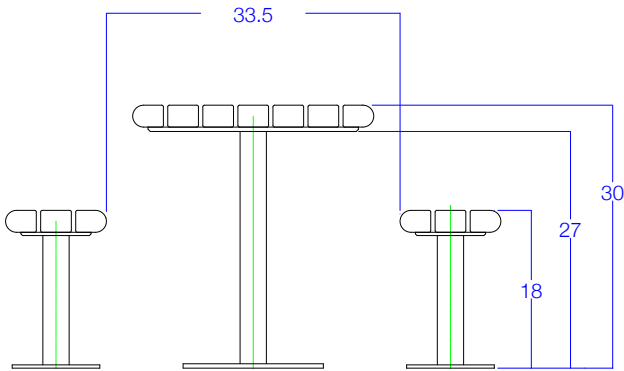

ParkSeries | 72" Picnic Table | ADA2 | Universal

**ADA Requirements:**

Width	30"
Height	27"
Depth	19"
Seat	17"-19"

**Specification Options** \*Asterisk categories must be selected

- \* **Powder Coat Colors**
  - Standard Gloss
  - Standard Matte
  - Custom
  - Brown
  - Green
  - Charcoal
  - Black
  - Red
- \* **HDPE Colors**
  - Custom
  - Gray
  - Cedar
  - Weathered
- \* **Length Options**
  - 72" - PAR.PT.072.ADA.SM
  - 72" - PAR.PT.072.ADA.EM
- Surface Installation Kit  9300-004-INST

Embedded table dimensions required to be ADA compliant.

March 2012 v10.3 Fahnstrom/White Design