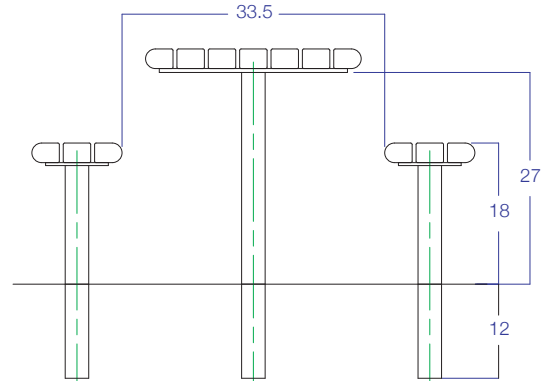

ParkSeries | 72" Picnic Table | ADA2 | Universal

**ADA Requirements:**

Width	30"
Height	27"
Depth	19"
Seat	17"-19"

**Specification Options** \*Asterisk categories must be selected

- \* **Powder Coat Colors**
  - Standard Gloss
  - Standard Matte
  - Custom
  - Brown
  - Green
  - Charcoal
  - Black
  - Red
- \* **HDPE Colors**
  - Custom
  - Gray
  - Cedar
  - Weathered
- \* **Length Options**
  - 72" - PAR.PT.072.ADA.SM
  - 72" - PAR.PT.072.ADA.EM
- Surface Installation Kit  9300-004-INST

Embedded table dimensions required to be ADA compliant.

March 2012 v10.3 Fahnstrom/White Design