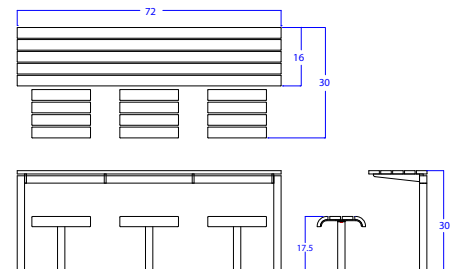

Infinity Series

Wall and Rail Tables

42"x29" Wall Table 4T-ADA

Number: **W.INF.PT.4229.4T.ADA**

\$ (FOB Anderson, Indiana)

Key Features:

- ADA Accessible
- Frame - Powder Coat Gray
- Slats - Cedar Color HDPE
- Surface Mount Only
- Umbrella Hole
- Un-obstructed floor

Optional 3.5x7 Half Wall Umbrella
#**W.INF.UMB.772**

72"x16" Rail Table 3T

Number: **W.INF.RT.7612**

\$ (FOB Anderson, Indiana)

Key Features:

- Frame - Powder Coat Gray
- Slats - Cedar Color HDPE
- Surface Mount Only

72"x16" Rail Table 3T /Seat Backs

Number: **W.INF.RT.7612.B**

\$ (FOB Anderson, Indiana)

Key Features:

- Frame - Powder Coat Gray
- Slats - Cedar Color HDPE
- Surface Mount Only
- High Seat Backs