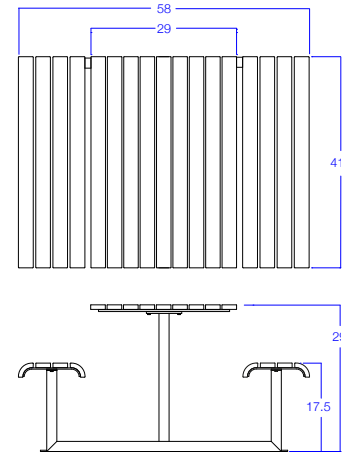

Infinity Series

Wall and Rail Tables

42"x29" Wall Table 4T-ADA

Number: **W.INF.PT.4229.4T.ADA**

\$ (FOB Anderson, Indiana)

Key Features:

- ADA Accessible
- Frame - Powder Coat Gray
- Slats - Cedar Color HDPE
- Surface Mount Only
- Umbrella Hole
- Un-obstructed floor

Optional 3.5x7 Half Wall Umbrella
#**W.INF.UMB.772**

72"x16" Rail Table 3T

Number: **W.INF.RT.7612**

\$ (FOB Anderson, Indiana)

Key Features:

- Frame - Powder Coat Gray
- Slats - Cedar Color HDPE
- Surface Mount Only

72"x16" Rail Table 3T /Seat Backs

Number: **W.INF.RT.7612.B**

\$ (FOB Anderson, Indiana)

Key Features:

- Frame - Powder Coat Gray
- Slats - Cedar Color HDPE
- Surface Mount Only
- High Seat Backs