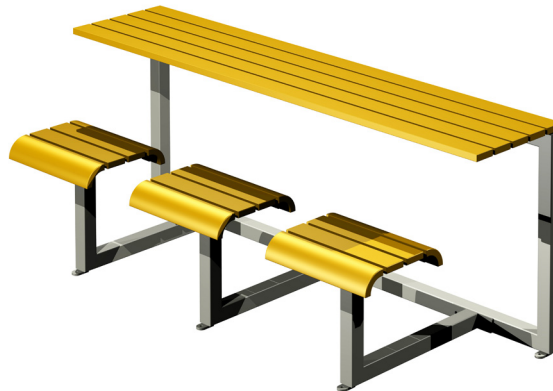

Infinity Series

Wall and Rail Tables

42"x29" Wall Table 4T-ADA

Number: **W.INF.PT.4229.4T.ADA**

\$ (FOB Anderson, Indiana)

Key Features:

- ADA Accessible
- Frame - Powder Coat Gray
- Slats - Cedar Color HDPE
- Surface Mount Only
- Umbrella Hole
- Un-obstructed floor

Optional 3.5x7 Half Wall Umbrella
#**W.INF.UMB.772**

72"x16" Rail Table 3T

Number: **W.INF.RT.7612**

\$ (FOB Anderson, Indiana)

Key Features:

- Frame - Powder Coat Gray
- Slats - Cedar Color HDPE
- Surface Mount Only

72"x16" Rail Table 3T /Seat Backs

Number: **W.INF.RT.7612.B**

\$ (FOB Anderson, Indiana)

Key Features:

- Frame - Powder Coat Gray
- Slats - Cedar Color HDPE
- Surface Mount Only
- High Seat Backs