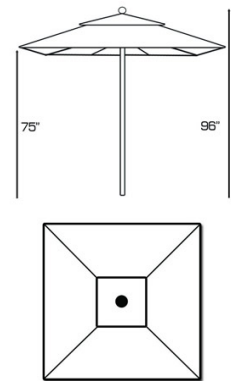

Infinity Series

Umbrellas

9' Foot Umbrella

Number: **W.INF.UMB.732**

(FOB Anderson, Indiana)

Key Features:

- Secure locks into table base
- 108" Diameter
- Sunbrella Jockey Red Color Grade B
- Commercial Construction
- Manual Lift
- Double Wall Aluminum Construction
- Durable outdoor cover included

3.5'x7' Half Wall Umbrella

Number: **W.INF.UMB.772**

$ (FOB Anderson, Indiana)

Key Features:

- Secure locks into table base
- 3.5' x 7' Rectangular Dimension
- Sunbrella Jockey Red Color Grade B
- Commercial Construction
- Crank Lift
- Double Wall Aluminum Construction
- Durable outdoor cover included

6'x6' Umbrella

Number: **W.INF.UMB.762**

$ (FOB Anderson, Indiana)

Key Features:

- Secure locks into table base
- 6' x 6' Square Dimension
- Sunbrella Jockey Red Color Grade B
- Commercial Construction
- Manual Lift
- Double Wall Aluminum Construction
- Durable outdoor cover included

72"x72"