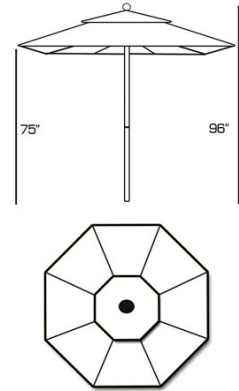

Infinity Series

Umbrellas

9' Foot Umbrella

Number: **W.INF.UMB.732**

(FOB Anderson, Indiana)

Key Features:

- Secure locks into table base
- 108" Diameter
- Sunbrella Jockey Red Color Grade B
- Commercial Construction
- Manual Lift
- Double Wall Aluminum Construction
- Durable outdoor cover included

W.INF.UMB.735

108" Diameter

3.5'x7' Half Wall Umbrella

Number: **W.INF.UMB.772**

\$ (FOB Anderson, Indiana)

Key Features:

- Secure locks into table base
- 3.5' x 7' Rectangular Dimension
- Sunbrella Jockey Red Color Grade B
- Commercial Construction
- Crank Lift
- Double Wall Aluminum Construction
- Durable outdoor cover included

W.INF.UMB.772

41" x 84"

6'x6' Umbrella

Number: **W.INF.UMB.762**

\$ (FOB Anderson, Indiana)

Key Features:

- Secure locks into table base
- 6' x 6' Square Dimension
- Sunbrella Jockey Red Color Grade B
- Commercial Construction
- Manual Lift
- Double Wall Aluminum Construction
- Durable outdoor cover included