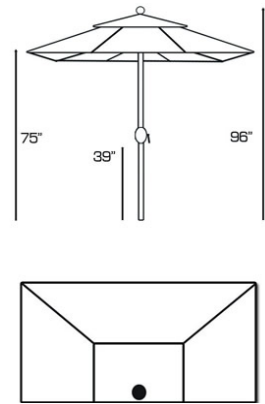

Infinity Series

Umbrellas

9' Foot Umbrella

Number: **W.INF.UMB.732**

(FOB Anderson, Indiana)

Key Features:

- Secure locks into table base
- 108" Diameter
- Sunbrella Jockey Red Color Grade B
- Commercial Construction
- Manual Lift
- Double Wall Aluminum Construction
- Durable outdoor cover included

W.INF.UMB.735

108" Diameter

3.5'x7' Half Wall Umbrella

Number: **W.INF.UMB.772**

\$ (FOB Anderson, Indiana)

Key Features:

- Secure locks into table base
- 3.5' x 7' Rectangular Dimension
- Sunbrella Jockey Red Color Grade B
- Commercial Construction
- Crank Lift
- Double Wall Aluminum Construction
- Durable outdoor cover included

W.INF.UMB.772

41" x 84"

6'x6' Umbrella

Number: **W.INF.UMB.762**

\$ (FOB Anderson, Indiana)

Key Features:

- Secure locks into table base
- 6' x 6' Square Dimension
- Sunbrella Jockey Red Color Grade B
- Commercial Construction
- Manual Lift
- Double Wall Aluminum Construction
- Durable outdoor cover included