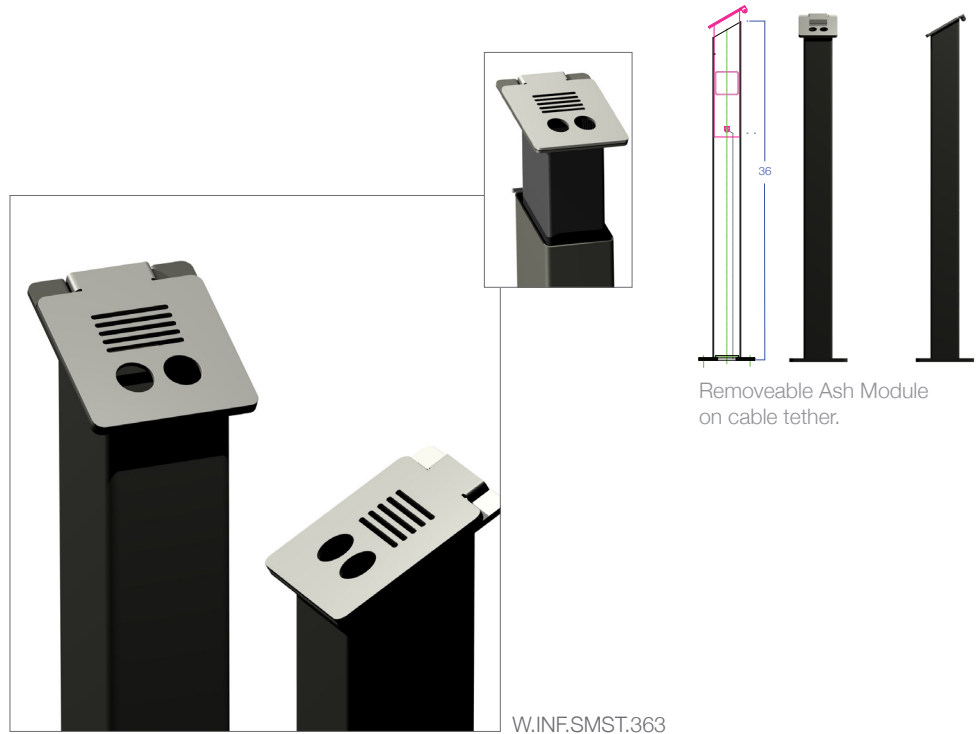

**Infinity Series**

Smoke Stand | Bike Stand

**Smoke Stand**

Number: **W.INF.SMST.363**

\$ . (FOB Anderson, Indiana)

Key Features:

- Frame - Powder Coat Gray
- Removeable Ash Module
- Surface Mount Only

**Bicycle Stand**

Number: **W.INF.BIKE.3618**

\$ (FOB Anderson, Indiana)

Key Features:

- Frame - Powder Coat Gray
- Surface Mount Only