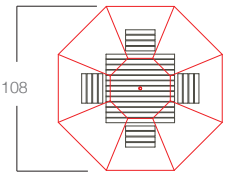

**Infinity Series**

41x41 Patio Table | Tall Seat Backs | 6-Top, 5-Top, 4-Top

**41”x41” Patio Table-6Top w/Seat Backs**

Number: **W.INF.PT.4141.6T.B**

\$ (FOB Anderson, Indiana)

Key Features:

- High Back Seats
- Frame - Powder Coat Gray
- Slats - Cedar Color HDPE
- Surface Mount Only
- Umbrella Hole

Optional 9x9 Umbrella

Product Number:

Number: **W.INF.UMB.732**

**41”x41” Patio Table-5Top-ADA w/Seat Backs**

Number: **W.INF.PT.4141.5T.B.ADA**

\$ (FOB Anderson, Indiana)

Key Features:

- High Back Seats
- Frame - Powder Coat Gray
- Slats - Cedar Color HDPE
- Surface Mount Only
- Umbrella Hole