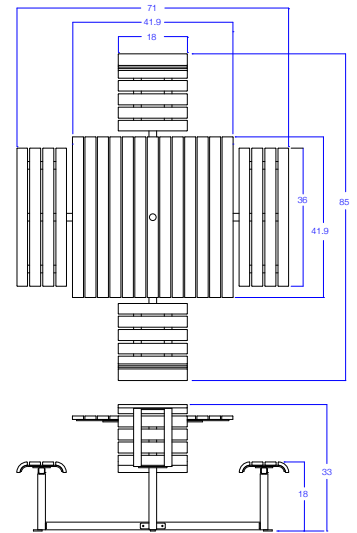

**Infinity Series**

41x41 Patio Table | Tall Seat Backs | 6-Top, 5-Top, 4-Top

**41”x41” Patio Table-6Top w/Seat Backs**

Number: **W.INF.PT.4141.6T.B**

\$ (FOB Anderson, Indiana)

Key Features:

- High Back Seats
- Frame - Powder Coat Gray
- Slats - Cedar Color HDPE
- Surface Mount Only
- Umbrella Hole

Optional 9x9 Umbrella

Product Number:

Number: **W.INF.UMB.732**

**41”x41” Patio Table-5Top-ADA w/Seat Backs**

Number: **W.INF.PT.4141.5T.B.ADA**

\$ (FOB Anderson, Indiana)

Key Features:

- High Back Seats
- Frame - Powder Coat Gray
- Slats - Cedar Color HDPE
- Surface Mount Only
- Umbrella Hole