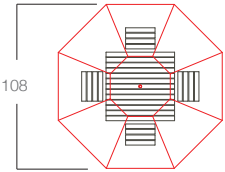

Infinity Series

41x41 Patio Table|Seat Backs | 4-Top

41"x41" Patio Table - 4Top w/Seat Backs

Number: **W.INF.PT.4141.4T.B**

\$ (FOB Anderson, Indiana)

Key Features:

- High Back Seats
- Frame - Powder Coat Gray
- Slats - Cedar Color HDPE
- Surface Mount Only
- Umbrella Hole

Optional 9x9 Umbrella

Product Number:

W.INF.UMB.732

41"x41" Patio Table - 4Top w/Seat Backs

Number: **W.INF.PT.4141.3T.B.ADA**

\$ (FOB Anderson, Indiana)

Key Features:

- ADA Accessible
- High Back Seats
- Frame - Powder Coat Gray
- Slats - Cedar Color HDPE
- Surface Mount Only
- Umbrella Hole