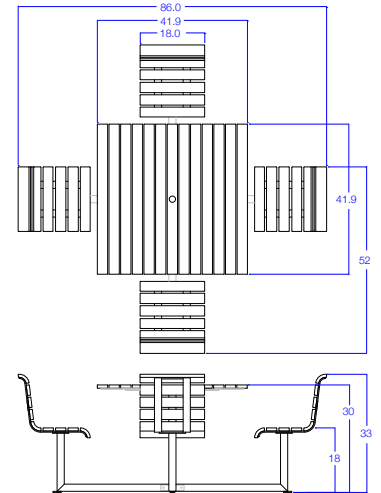

Infinity Series

41x41 Patio Table|Seat Backs | 4-Top

41"x41" Patio Table - 4Top w/Seat Backs

Number: **W.INF.PT.4141.4T.B**

\$ (FOB Anderson, Indiana)

Key Features:

- High Back Seats
- Frame - Powder Coat Gray
- Slats - Cedar Color HDPE
- Surface Mount Only
- Umbrella Hole

Optional 9x9 Umbrella

Product Number:

W.INF.UMB.732

41"x41" Patio Table - 4Top w/Seat Backs

Number: **W.INF.PT.4141.3T.B.ADA**

\$ (FOB Anderson, Indiana)

Key Features:

- ADA Accessible
- High Back Seats
- Frame - Powder Coat Gray
- Slats - Cedar Color HDPE
- Surface Mount Only
- Umbrella Hole