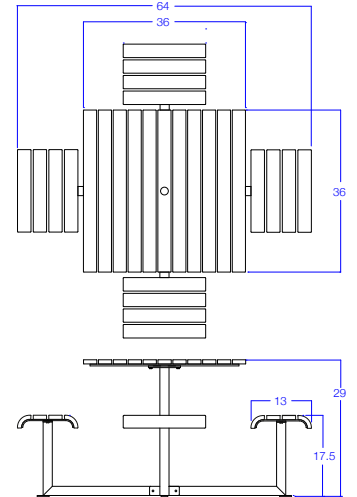

Infinity Series

36x36 | 29x30 | 29x24 | Small Patio Tables

4-Top Patio Table 36" x 36"

Number: **W.INF.PT.3636.4T**

\$ (FOB Anderson, Indiana)

Key Features:

- Frame - Powder Coat Gray
- Slats - Cedar Color HDPE
- Surface Mount Only
- Umbrella Hole

Optional 6x6 Umbrella:

W.INF.UMB.762

2-Top Patio Table 30" x 29"

Number: **W.INF.PT.3029.2T**

\$ (FOB Anderson, Indiana)

Key Features:

- Frame - Powder Coat Gray
- Slats - Cedar Color HDPE
- Surface Mount Only
- Umbrella Hole

Optional 6x6 Umbrella:

#W.INF.UMB.762

2-Top Patio Table 24" x 29"

Number: **W.INF.PT.2429.2T**

\$ (FOB Anderson, Indiana)

Key Features:

- Frame - Powder Coat Gray
- Slats - Cedar Color HDPE
- Surface Mount Only
- Umbrella Hole