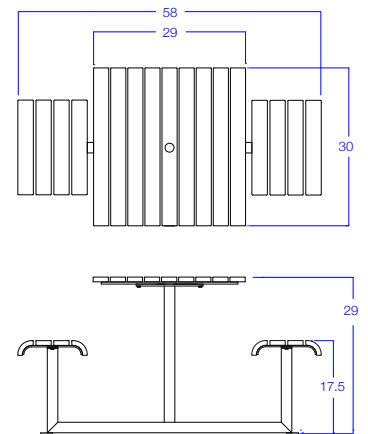

Infinity Series

36x36 | 29x30 | 29x24 | Small Patio Tables

4-Top Patio Table 36" x 36"

Number: **W.INF.PT.3636.4T**

\$ (FOB Anderson, Indiana)

Key Features:

- Frame - Powder Coat Gray
- Slats - Cedar Color HDPE
- Surface Mount Only
- Umbrella Hole

Optional 6x6 Umbrella:

W.INF.UMB.762

2-Top Patio Table 30" x 29"

Number: **W.INF.PT.3029.2T**

\$ (FOB Anderson, Indiana)

Key Features:

- Frame - Powder Coat Gray
- Slats - Cedar Color HDPE
- Surface Mount Only
- Umbrella Hole

Optional 6x6 Umbrella:

#W.INF.UMB.762

2-Top Patio Table 24" x 29"

Number: **W.INF.PT.2429.2T**

\$ (FOB Anderson, Indiana)

Key Features:

- Frame - Powder Coat Gray
- Slats - Cedar Color HDPE
- Surface Mount Only
- Umbrella Hole