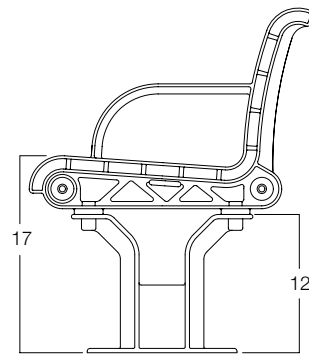

InfinitySeries | Seat

X-Base Surface Mount

Specification Options * Asterisk categories must be selected

- * **Powder Coat Color**
 - Standard Gloss
 - Standard Matte
 - Custom/Specify
 - Brown
 - Green
 - Charcoal
 - Black
 - Red
- * **HDPE Color**
 - Custom/Specify
 - Gray
 - Cedar
 - Weathered
- * **Length Options**
 - Custom
 - Link Option
 - 48" - INF.SE.048
 - 60" - INF.SE.060
 - 72" - INF.SE.072
 - 96" - INF.SE.096
- * **Base Options**
 - Custom Base/Specify
 - X-Base Surface Mount - XSM
 - Y-Base Surface Mount - YSM
 - Y-Base Embedded - YEM*
- Surface Mount Hardware 9300-004-INST
- Seat Link Seat Link Kit

Y-Base Surface Mount

Y-Base Embedded

* YEM- Embedded Y-Base is special order