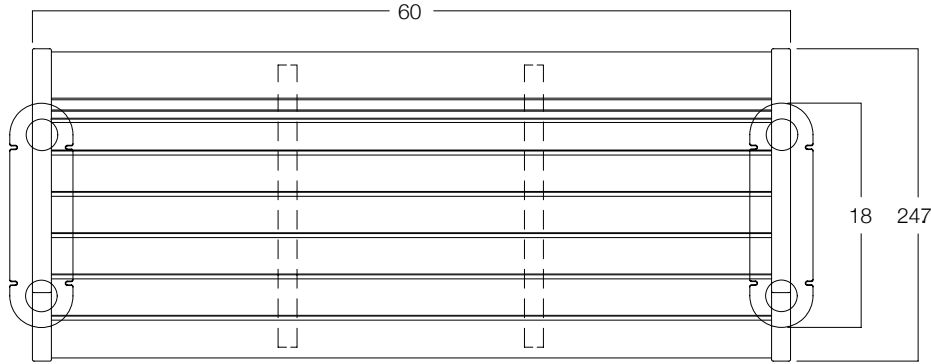

InfinitySeries | Seat

X-Base Surface Mount

Specification Options * Asterisk categories must be selected

- * **Powder Coat Color**
 - Standard Gloss
 - Standard Matte
 - Custom/Specify
 - Brown
 - Green
 - Charcoal
 - Black
 - Red
- * **HDPE Color**
 - Custom/Specify
 - Gray
 - Cedar
 - Weathered
- * **Length Options**
 - Custom
 - Link Option
 - 48" - INF.SE.048
 - 60" - INF.SE.060
 - 72" - INF.SE.072
 - 96" - INF.SE.096
- * **Base Options**
 - Custom Base/Specify
 - X-Base Surface Mount - XSM
 - Y-Base Surface Mount - YSM
 - Y-Base Embedded - YEM*
- Surface Mount Hardware 9300-004-INST
- Seat Link Seat Link Kit

Y-Base Surface Mount

Y-Base Embedded

* YEM- Embedded Y-Base is special order