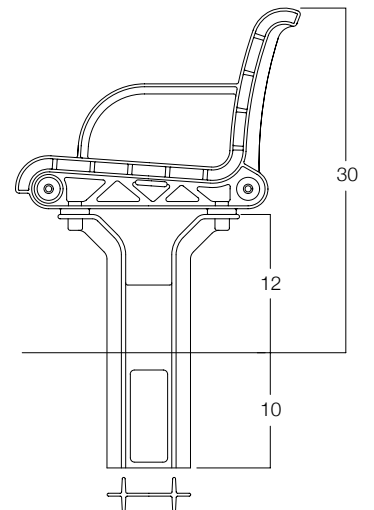

InfinitySeries | Seat

X-Base Surface Mount

Specification Options * Asterisk categories must be selected

- * **Powder Coat Color**
 - Standard Gloss
 - Standard Matte
 - Custom/Specify
 - Brown
 - Green
 - Charcoal
 - Black
 - Red
- * **HDPE Color**
 - Custom/Specify
 - Gray
 - Cedar
 - Weathered
- * **Length Options**
 - Custom
 - Link Option
 - 48" - INF.SE.048
 - 60" - INF.SE.060
 - 72" - INF.SE.072
 - 96" - INF.SE.096
- * **Base Options**
 - Custom Base/Specify
 - X-Base Surface Mount - XSM
 - Y-Base Surface Mount - YSM
 - Y-Base Embedded - YEM*
- Surface Mount Hardware 9300-004-INST
- Seat Link Seat Link Kit

Y-Base Surface Mount

Y-Base Embedded

* YEM- Embedded Y-Base is special order