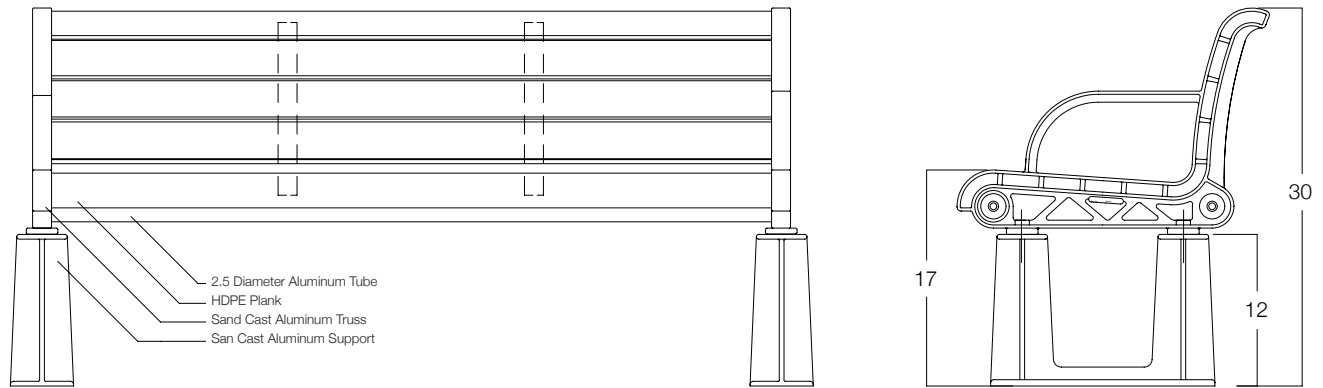

InfinitySeries | Seat

X-Base Surface Mount

Specification Options * Asterisk categories must be selected

- * **Powder Coat Color**
 - Standard Gloss
 - Standard Matte
 - Custom/Specify
 - Brown
 - Green
 - Charcoal
 - Black
 - Red
- * **HDPE Color**
 - Custom/Specify
 - Gray
 - Cedar
 - Weathered
- * **Length Options**
 - Custom
 - Link Option
 - 48" - INF.SE.048
 - 60" - INF.SE.060
 - 72" - INF.SE.072
 - 96" - INF.SE.096
- * **Base Options**
 - Custom Base/Specify
 - X-Base Surface Mount - XSM
 - Y-Base Surface Mount - YSM
 - Y-Base Embedded - YEM*
- Surface Mount Hardware 9300-004-INST
- Seat Link Seat Link Kit

Y-Base Surface Mount

Y-Base Embedded

* YEM- Embedded Y-Base is special order