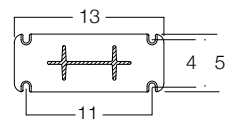

InfinitySeries | Seat

X-Base Surface Mount

Specification Options * Asterisk categories must be selected

- * **Powder Coat Color**
 - Standard Gloss
 - Standard Matte
 - Custom/Specify
 - Brown
 - Green
 - Charcoal
 - Black
 - Red
- * **HDPE Color**
 - Custom/Specify
 - Gray
 - Cedar
 - Weathered
- * **Length Options**
 - Custom
 - Link Option
 - 48" - INF.SE.048
 - 60" - INF.SE.060
 - 72" - INF.SE.072
 - 96" - INF.SE.096
- * **Base Options**
 - Custom Base/Specify
 - X-Base Surface Mount - XSM
 - Y-Base Surface Mount - YSM
 - Y-Base Embedded - YEM*
- Surface Mount Hardware 9300-004-INST
- Seat Link Seat Link Kit

Y-Base Surface Mount

Y-Base Embedded

* YEM- Embedded Y-Base is special order