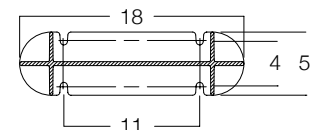

InfinitySeries | Seat

X-Base Surface Mount

Specification Options * Asterisk categories must be selected

- * **Powder Coat Color**
 - Standard Gloss
 - Standard Matte
 - Custom/Specify
 - Brown
 - Green
 - Charcoal
 - Black
 - Red
- * **HDPE Color**
 - Custom/Specify
 - Gray
 - Cedar
 - Weathered
- * **Length Options**
 - Custom
 - Link Option
 - 48" - INF.SE.048
 - 60" - INF.SE.060
 - 72" - INF.SE.072
 - 96" - INF.SE.096
- * **Base Options**
 - Custom Base/Specify
 - X-Base Surface Mount - XSM
 - Y-Base Surface Mount - YSM
 - Y-Base Embedded - YEM*
- Surface Mount Hardware 9300-004-INST
- Seat Link Seat Link Kit

Y-Base Surface Mount

Y-Base Embedded

* YEM- Embedded Y-Base is special order