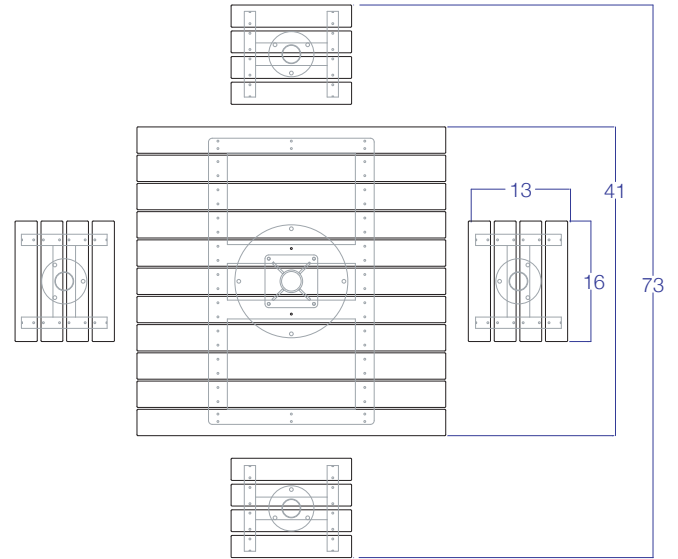

InfinitySeries | Plaza Table

ADA Version w/Three Seats

Surface Mount

Embedded

Specification Options * Must select asterisk categories

- * **Powder Coat Color**
 - Standard Gloss
 - Standard Matte
 - Custom Color
 - Brown
 - Green
 - Charcoal
 - Black
 - Red
- * **HDPE Colors**
 - Custom/Must Specify
 - Gray
 - Cedar
 - Weathered
- * **Top Size 41" x 41"**
 - Custom/Must Specify
 - INF.PZ.041
 - INF.PZ.041.ADA
- * **Installation Option**
 - Surface Mount
 - Embedded
 - 9300-004-INST Hardware