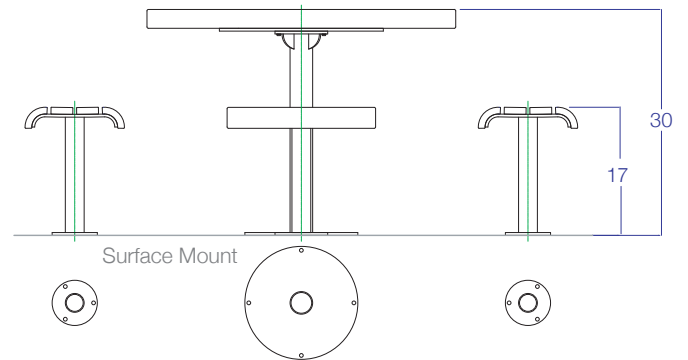

InfinitySeries | Plaza Table

ADA Version w/Three Seats

Surface Mount

Embedded

Specification Options * Must select asterisk categories

- * **Powder Coat Color**
 - Standard Gloss
 - Standard Matte
 - Custom Color
 - Brown
 - Green
 - Charcoal
 - Black
 - Red
- * **HDPE Colors**
 - Custom/Must Specify
 - Gray
 - Cedar
 - Weathered
- * **Top Size 41" x 41"**
 - Custom/Must Specify
 - INF.PZ.041
 - INF.PZ.041.ADA
- * **Installation Option**
 - Surface Mount
 - Embedded
 - 9300-004-INST Hardware