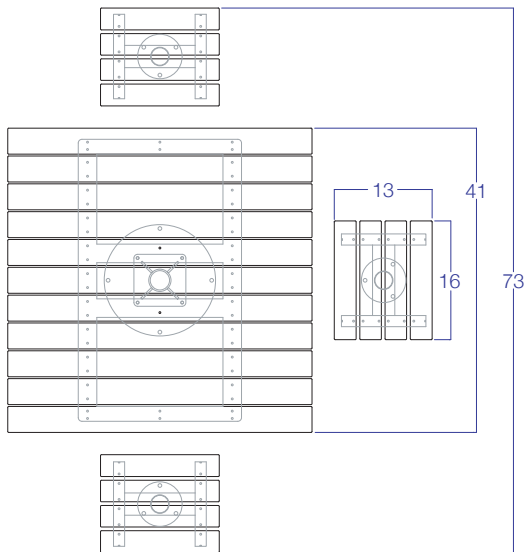

InfinitySeries | Plaza Table

ADA Version w/Three Seats

Surface Mount

Embedded

Specification Options * Must select asterisk categories

- * **Powder Coat Color**
 - Standard Gloss
 - Standard Matte
 - Custom Color
 - Brown
 - Green
 - Charcoal
 - Black
 - Red
- * **HDPE Colors**
 - Custom/Must Specify
 - Gray
 - Cedar
 - Weathered
- * **Top Size 41" x 41"**
 - Custom/Must Specify
 - INF.PZ.041
 - INF.PZ.041.ADA
- * **Installation Option**
 - Surface Mount
 - Embedded
 - 9300-004-INST Hardware