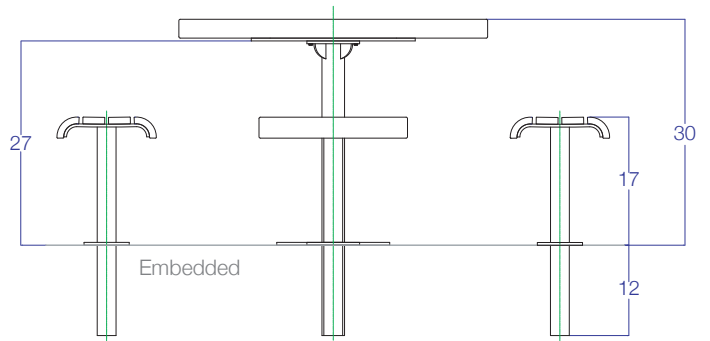

InfinitySeries | Plaza Table

ADA Version w/Three Seats

Surface Mount

Embedded

Specification Options * Must select asterisk categories

- * **Powder Coat Color**
 - Standard Gloss
 - Standard Matte
 - Custom Color
 - Brown
 - Green
 - Charcoal
 - Black
 - Red
- * **HDPE Colors**
 - Custom/Must Specify
 - Gray
 - Cedar
 - Weathered
- * **Top Size 41" x 41"**
 - Custom/Must Specify
 - INF.PZ.041
 - INF.PZ.041.ADA
- * **Installation Option**
 - Surface Mount
 - Embedded
 - 9300-004-INST Hardware