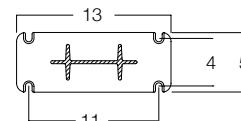

Y-Base Surface Mount -YSM

Y-Base Embedded - YEM