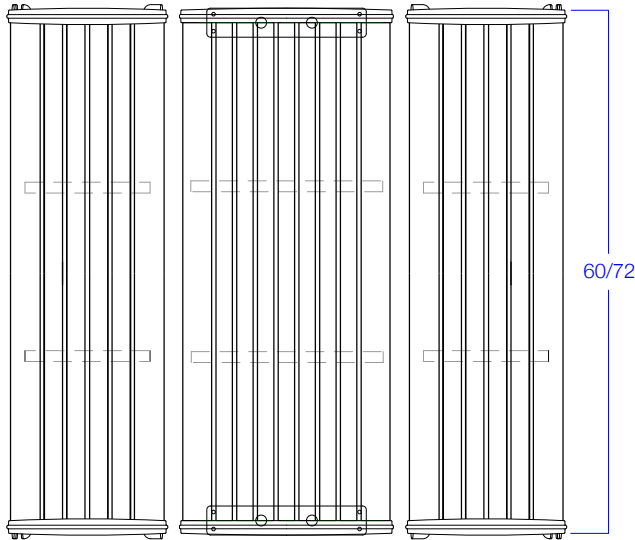

9932 32G Liner

99xx 2X 16G Liner

The combo "half cylinder" liner enables sorting of waste types. The top cover will have partitioned openings.

VictoriaSeries | Picnic Table 60"/72"

**ADA Requirements:**

Width	30"
Height	27"
Depth	19"
Seat	17"-19"