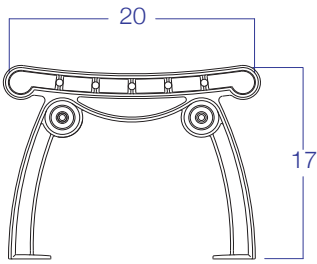

Specification Options *Asterisk categories must be selected

- **Powder Coat Colors**
  - ☐ Standard Gloss
  - ☐ Standard Matte
  - ☐ Custom Color
  - ☐ Brown
  - ☐ Green
  - ☐ Charcoal
  - ☐ Black
  - ☐ Red

- **HDPE Colors**
  - ☐ Custom
  - ☐ Gray
  - ☐ Cedar
  - ☐ Weathered

- **Length Options**
  - ☐ Custom (Max. 96" Span)
  - ☐ Link Kit -96,120,144,192
  - ☐ 48" - VIC.BE.048
  - ☐ 60" - VIC.BE.060 (1SS)
  - ☐ 72" - VIC.BE.072 (1 SS)
  - ☐ 96" - VIC.BE.096 (2 SS)

- Sleep Stopper ☐ 9910 - ☐ 1 ☐ 2

- Bench Link ☐ Bench Link Kit

- Surface Mount Hardware ☐ 9300-004-INST