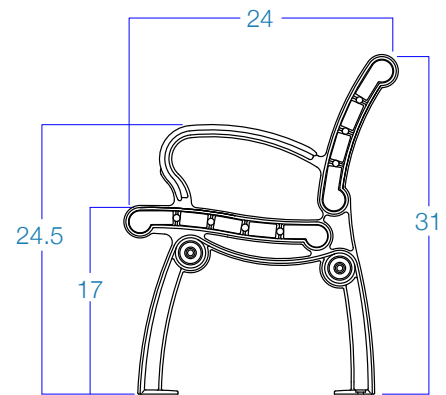

VictoriaSeries | Seat

(The 72" Seat is Illustrated)

**Specification Options** \*Asterisk categories must be selected

- \* **Powder Coat Colors**
  - Standard Gloss
  - Standard Matte
  - Custom Color
  - Brown
  - Green
  - Charcoal
  - Black
  - Red

---

- \* **HDPE Colors**
  - Custom
  - Gray
  - Cedar
  - Weathered

---

- \* **Length Options**
  - Custom (Max. 96" Span)
  - Link Kit -96,120,144,192
  - 48" - VIC.SE.048
  - 60" - VIC.SE.060 (1 CA)
  - 72" - VIC.SE.072 (1 CA)
  - 96" - VIC.SE.096 (2 CA)

---

- Center Arm Kit  9880 -  1  2

---

- Seat Link Kit  Seat Link Kit

---

- Surface Mount Hardware  9300-004-INST

March 2012 v12.3 Fahnstrom/White Design

VictoriaSeries | Bench