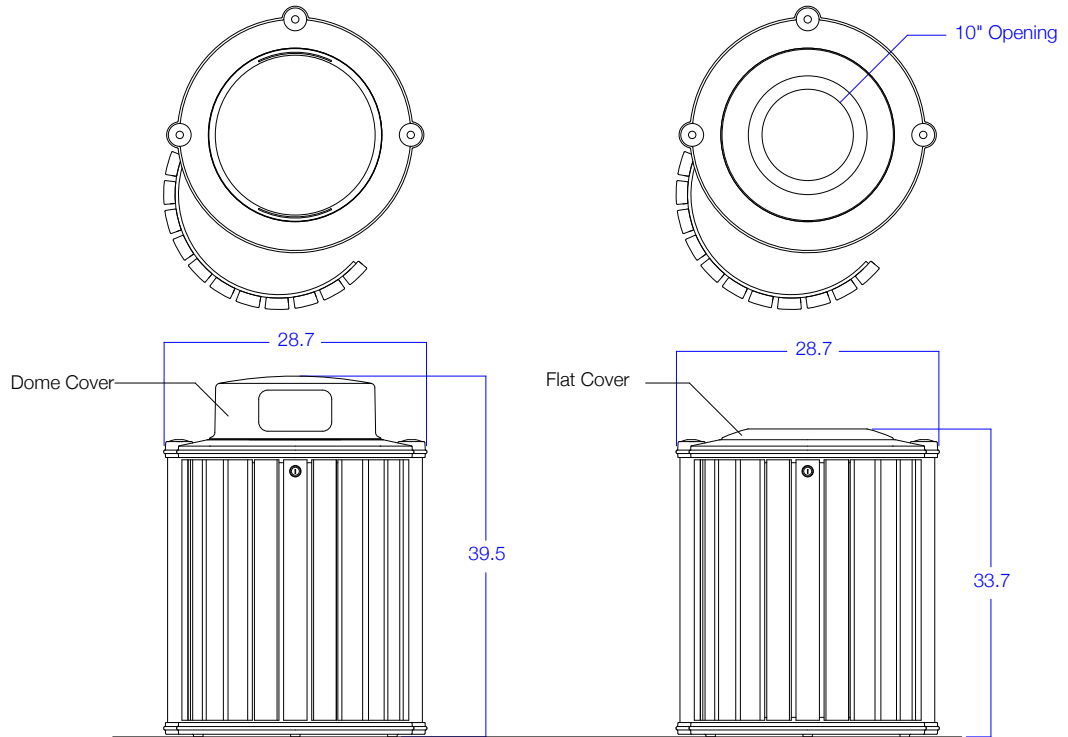

VictoriaSeries | 32G Recycle Bin