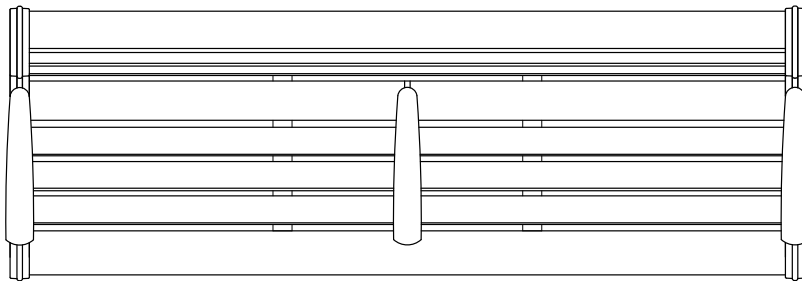

VictoriaSeries | Seat

(The 72" Seat is Illustrated)

**Specification Options** \*Asterisk categories must be selected

- \* **Powder Coat Colors**
  - Standard Gloss
  - Standard Matte
  - Custom Color
  - Brown
  - Green
  - Charcoal
  - Black
  - Red

---

- \* **HDPE Colors**
  - Custom
  - Gray
  - Cedar
  - Weathered

---

- \* **Length Options**
  - Custom (Max. 96" Span)
  - Link Kit -96,120,144,192
  - 48" - VIC.SE.048
  - 60" - VIC.SE.060 (1 CA)
  - 72" - VIC.SE.072 (1 CA)
  - 96" - VIC.SE.096 (2 CA)