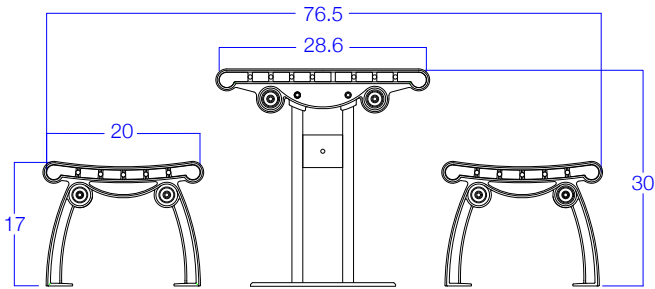

9932 32G Liner

99xx 2X 16G Liner

The combo "half cylinder" liner enables sorting of waste types. The top cover will have partitioned openings.

VictoriaSeries | Picnic Table 60"/72"

**ADA Requirements:**

Width	30"
Height	27"
Depth	19"
Seat	17"-19"