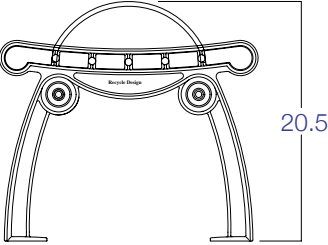

---

- Sleep Stopper  9910 -  1  2

---

- Bench Link  Bench Link Kit

---

- Surface Mount Hardware  9300-004-INST

(Bench Sleep Stopper Illustrated)

March 2012 v12.3 Fahnstrom/White Design