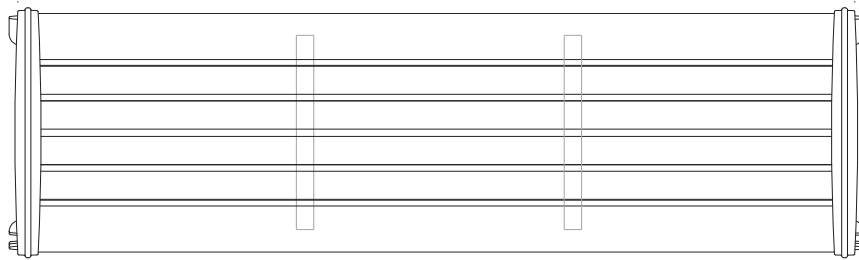

---

- Center Arm Kit  9880 -  1  2

---

- Seat Link Kit  Seat Link Kit

---

- Surface Mount Hardware  9300-004-INST

March 2012 v12.3 Fahnstrom/White Design

VictoriaSeries | Bench