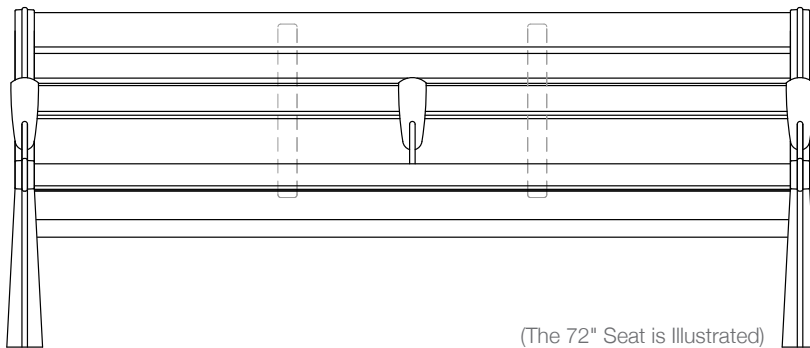

VictoriaSeries | Seat

(The 72" Seat is Illustrated)

**Specification Options** \*Asterisk categories must be selected

- \* **Powder Coat Colors**
  - Standard Gloss
  - Standard Matte
  - Custom Color
  - Brown
  - Green
  - Charcoal
  - Black
  - Red

---

- \* **HDPE Colors**
  - Custom
  - Gray
  - Cedar
  - Weathered

---

- \* **Length Options**
  - Custom (Max. 96" Span)
  - Link Kit -96,120,144,192
  - 48" - VIC.SE.048
  - 60" - VIC.SE.060 (1 CA)
  - 72" - VIC.SE.072 (1 CA)
  - 96" - VIC.SE.096 (2 CA)