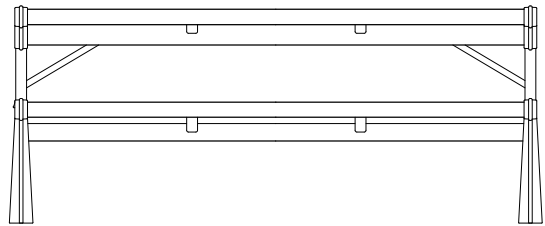

9932 32G Liner

99xx 2X 16G Liner

The combo "half cylinder" liner enables sorting of waste types. The top cover will have partitioned openings.

VictoriaSeries | Picnic Table 60"/72"

**ADA Requirements:**

Width	30"
Height	27"
Depth	19"
Seat	17"-19"