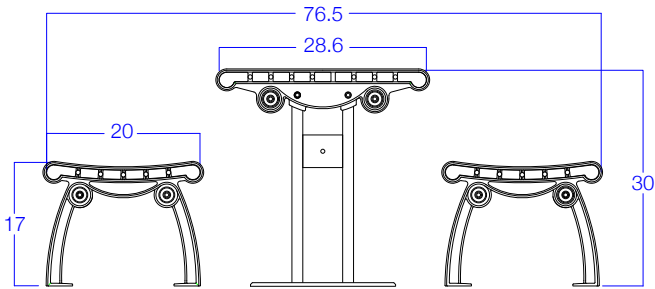

VictoriaSeries | Picnic Table 60"/72"

ADA Requirements:

Width	30"
Height	27"
Depth	19"
Seat	17"-19"

Specification Options *Asterisk categories must be selected

March 2012 v12.3 Fahnstrom/White Design

- * **Powder Coat Colors**
 - Standard Gloss
 - Standard Matte
 - Custom
 - Brown
 - Green
 - Charcoal
 - Black
 - Red
- * **HDPE Colors**
 - Custom
 - Gray
 - Cedar
 - Weathered
- * **Table Length**
 - 60" - VIC.PT.060.SM
 - Bench Length matches 60" - VIC.BE.060.SM (2)
- * **Table Length**
 - 72" - VIC.PT.072.SM
 - Bench Length matches 72" - VIC.BE.072.SM (2)
- Table Installation** 9300-004-INST (2 Kits)
- Benches Installation** 9300-004-INST (2 Kits)