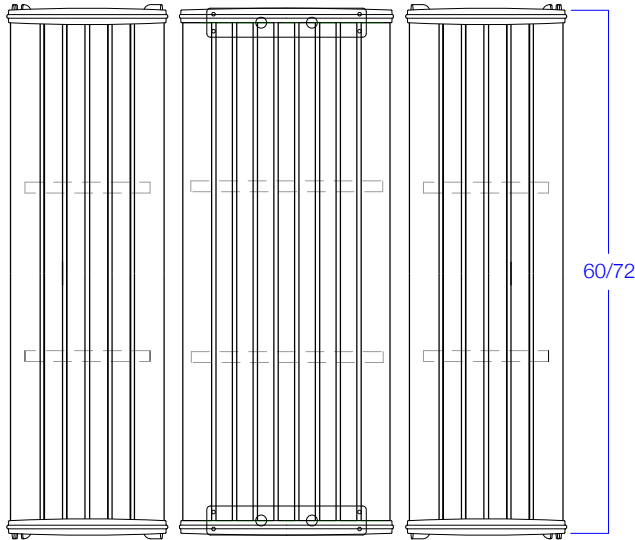

VictoriaSeries | Picnic Table 60"/72"

ADA Requirements:

Width	30"
Height	27"
Depth	19"
Seat	17"-19"

Specification Options *Asterisk categories must be selected

March 2012 v12.3 Fahnstrom/White Design

- * **Powder Coat Colors**
 - Standard Gloss
 - Standard Matte
 - Custom
 - Brown
 - Green
 - Charcoal
 - Black
 - Red
- * **HDPE Colors**
 - Custom
 - Gray
 - Cedar
 - Weathered
- * **Table Length**
 - 60" - VIC.PT.060.SM
 - Bench Length matches 60" - VIC.BE.060.SM (2)
- * **Table Length**
 - 72" - VIC.PT.072.SM
 - Bench Length matches 72" - VIC.BE.072.SM (2)
- Table Installation** 9300-004-INST (2 Kits)
- Benches Installation** 9300-004-INST (2 Kits)