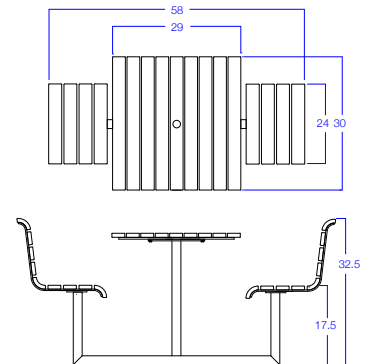

**Infinity Series**

36x36 | 29x30 | 29x24 | Small Patio Tables

**4-Top Patio Table 36' x 36" w/Seat Backs**

Number: **W.INF.PT.3636.4T.B**

\$ (FOB Anderson, Indiana)

**Key Features:**

- Frame - Powder Coat Gray
- Slats - Cedar Color HDPE
- Surface Mount Only
- Umbrella Hole

Optional 6x6 Umbrella:

**W.INF.UMB.762**

**2-Top Patio Table 29" x 30" w/Seat Backs**

Number: **W.INF.PT.3029.2T.B**

\$ (FOB Anderson, Indiana)

**Key Features:**

- Frame - Powder Coat Gray
- Slats - Cedar Color HDPE
- Surface Mount Only
- Umbrella Hole

Optional 6x6 Umbrella:

**W.INF.UMB.762**

**2-Top Patio Table 29" x 24" w/Seat Backs**

Number: **W.INF.PT.2429.2T.B**

\$ (FOB Anderson, Indiana)

**Key Features:**

- Frame - Powder Coat Gray
- Slats - Cedar Color HDPE
- Surface Mount Only
- Umbrella Hole