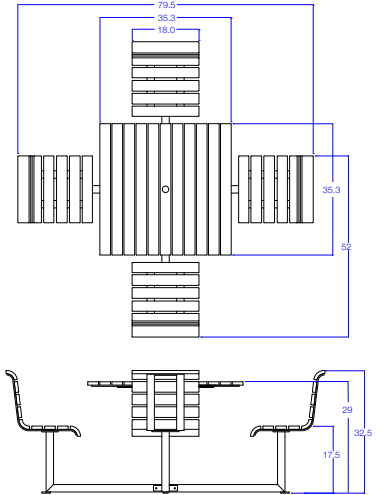

**Infinity Series**

36x36 | 29x30 | 29x24 | Small Patio Tables

**4-Top Patio Table 36' x 36" w/Seat Backs**

Number: **W.INF.PT.3636.4T.B**

\$ (FOB Anderson, Indiana)

**Key Features:**

- Frame - Powder Coat Gray
- Slats - Cedar Color HDPE
- Surface Mount Only
- Umbrella Hole

Optional 6x6 Umbrella:

**W.INF.UMB.762**

**2-Top Patio Table 29" x 30" w/Seat Backs**

Number: **W.INF.PT.3029.2T.B**

\$ (FOB Anderson, Indiana)

**Key Features:**

- Frame - Powder Coat Gray
- Slats - Cedar Color HDPE
- Surface Mount Only
- Umbrella Hole

Optional 6x6 Umbrella:

**W.INF.UMB.762**

**2-Top Patio Table 29" x 24" w/Seat Backs**

Number: **W.INF.PT.2429.2T.B**

\$ (FOB Anderson, Indiana)

**Key Features:**

- Frame - Powder Coat Gray
- Slats - Cedar Color HDPE
- Surface Mount Only
- Umbrella Hole