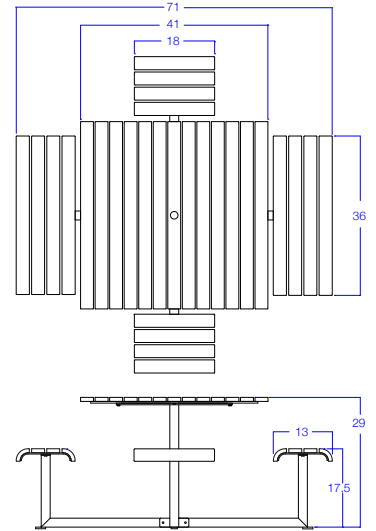

**Infinity Series**

41x41 Square Patio Tables | 6-Top and 5-Top ADA

**6-Top Patio Table 41' x 41"**

Number: **W.INF.PT.4141.6T**

\$ (FOB Anderson, Indiana)

Key Features:

- Frame - Powder Coat Gray
- Slats - Cedar Color HDPE
- Surface Mount Only
- Umbrella Hole

Optional 9x9 Umbrella:

**W.INF.UMB.732**

**5-Top Patio Table 41' x 41" ADA**

Number: **W.INF.PT.4141.5T.ADA**

\$ (FOB Anderson, Indiana)

Key Features:

- ADA Accessible
- Frame - Powder Coat Gray
- Slats - Cedar Color HDPE
- Surface Mount Only
- Umbrella Hole