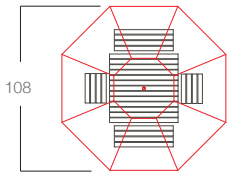

Infinity Series

41x41 Square Patio Tables | 6-Top and 5-Top ADA

6-Top Patio Table 41' x 41"

Number: **W.INF.PT.4141.6T**

$ (FOB Anderson, Indiana)

Key Features:

- Frame - Powder Coat Gray
- Slats - Cedar Color HDPE
- Surface Mount Only
- Umbrella Hole

Optional 9x9 Umbrella:

W.INF.UMB.732