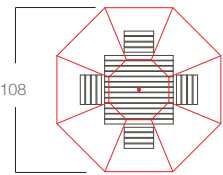

Infinity Series

41x41 Square Patio Tables | 4-Top and 3-Top ADA

4-Top Patio Table 41' x 41”

Number: **W.INF.PT.4141.4T**

$ (FOB Anderson, Indiana)

Key Features:

- Frame - Powder Coat Gray
- Slats - Cedar Color HDPE
- Surface Mount Only
- Umbrella Hole

Optional 9x9 Umbrella

Number:

W.INF.UMB.732