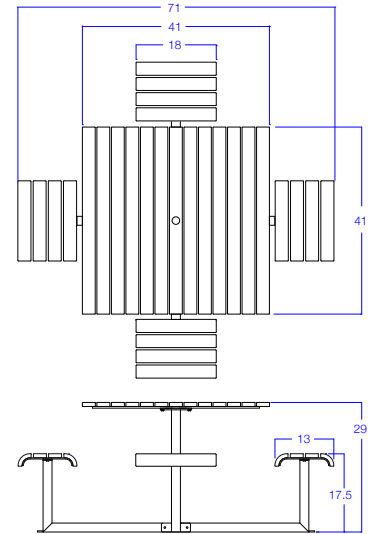

Infinity Series

41x41 Square Patio Tables | 4-Top and 3-Top ADA

4-Top Patio Table 41' x 41”

Number: **W.INF.PT.4141.4T**

\$ (FOB Anderson, Indiana)

Key Features:

- Frame - Powder Coat Gray
- Slats - Cedar Color HDPE
- Surface Mount Only
- Umbrella Hole

Optional 9x9 Umbrella

Number:

W.INF.UMB.732

3-Top Patio Table 41' x 41” ADA

Number: **W.INF.PT.4141.3T.ADA**

\$ (FOB Anderson, Indiana)

Key Features:

- ADA Accessible
- Frame - Powder Coat Gray
- Slats - Cedar Color HDPE
- Surface Mount Only
- Umbrella Hole