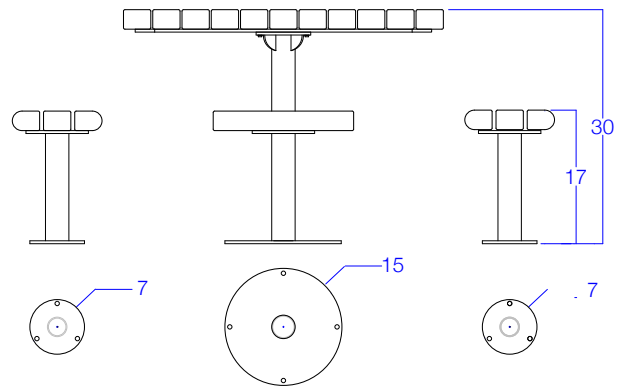

Specification Options

Powder Coat Colors	☐ Brown
☐ Standard Gloss	☐ Green
☐ Standard Matte	☐ Charcoal
☐ Custom	☐ Black
	☐ Red

2. ---

HDPE Colors	☐ Gray
☐ Custom	☐ Cedar
	☐ Weathered

4. ---

Top Size 41"x41"	☐ BAL.PZ.041.SM
	☐ BAL.PZ.041.SM.ADA
	☐ BAL.PZ.041.EM
	☐ BAL.PZ.041.EM.ADA

6. ---

Surface Installation	☐ 9300-004-INST-Kit
	☐ Embedded Installation
	☐ Embedded

March 2012 v12.3 Fahnstrom/White Design