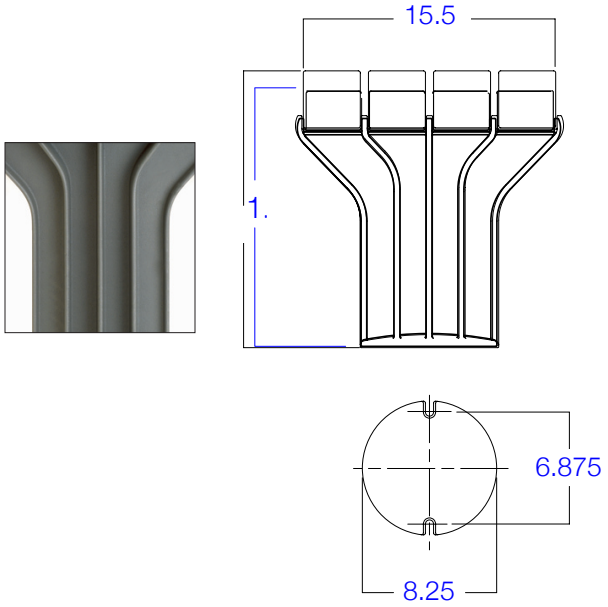

March 2012 v12.3 Fahmstrom/White Design