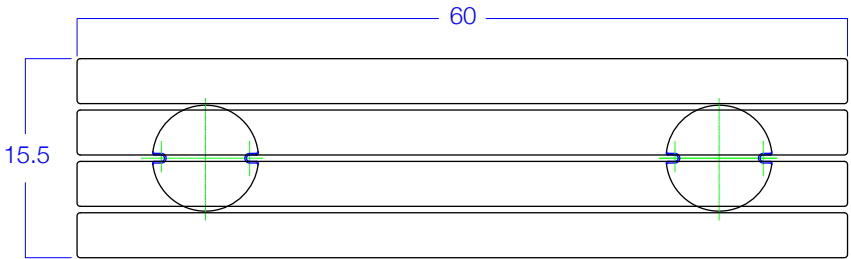

BalanceSeries | Bench

Specification Options

Powder Coat Colors	☐ Brown
☐ Standard Gloss	☐ Green
☐ Standard Matte	☐ Charcoal
☐ Custom	☐ Black
	☐ Red
HDPE Colors	☐ Gray
☐ Custom	☐ Cedar
	☐ Weathered
Length Options	☐ 60" - BAL.BE.060.SM (1SS)
☐ Custom	☐ 72" - BAL.BE.072.SM (1SS)
	☐ 96" - BAL.BE.096.SM (2 SS)
Sleep Stopper	☐ ☐ - 9930 - Specify
Installation - Surface Only