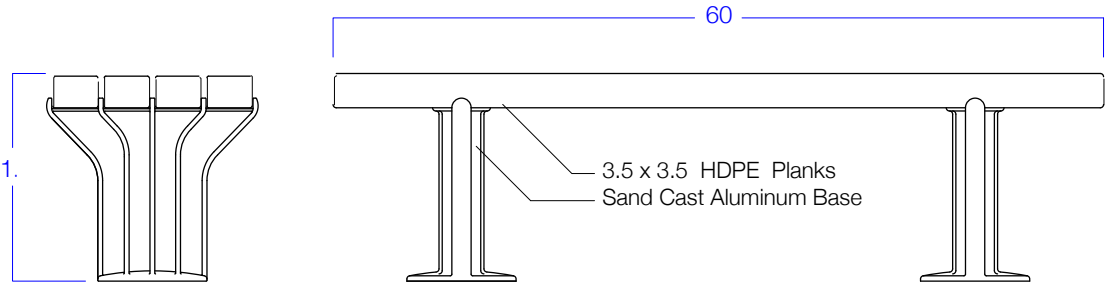

BalanceSeries | Bench

Specification Options

Powder Coat Colors	☐ Brown
☐ Standard Gloss	☐ Green
☐ Standard Matte	☐ Charcoal
☐ Custom	☐ Black
	☐ Red
HDPE Colors	☐ Gray
☐ Custom	☐ Cedar
	☐ Weathered
Length Options	☐ 60" - BAL.BE.060.SM (1SS)
☐ Custom	☐ 72" - BAL.BE.072.SM (1SS)
	☐ 96" - BAL.BE.096.SM (2 SS)
Sleep Stopper	☐ ☐ - 9930 - Specify
Installation - Surface Only