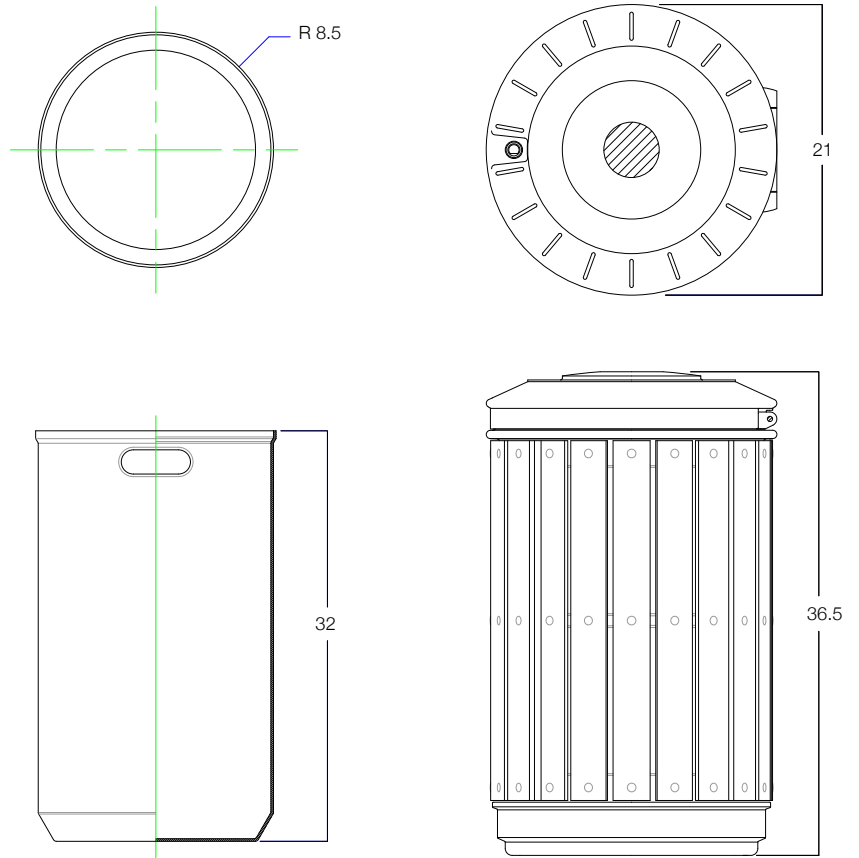

Specification Options

Powder Coat Colors	☐ Brown
☐ Standard Gloss	☐ Green
☐ Standard Matte	☐ Charcoal
☐ Custom	☐ Black
	☐ Red
HDPE Colors	☐ Gray
☐ Custom	☐ Cedar
	☐ Weathered
32 gal. - Bin	☐ BAL.WR.032.EM
Liner Included	☐ BAL.WR.032.SM
2 Bin Cluster SM Post	☐ 9829-2x-SM
	☐ 9830-3x-SM
3 Bin Cluster EM Post	☐ 9831-2x-EM
	☐ 9832-3x-EM
Surface Installation	☐ 9300-004-INST-Kit
Embedded Installation	☐
Top Opening Option	☐ 3" ☐ 6" Top Opening

March 2012 v12.3 Fahnstrom/White Design