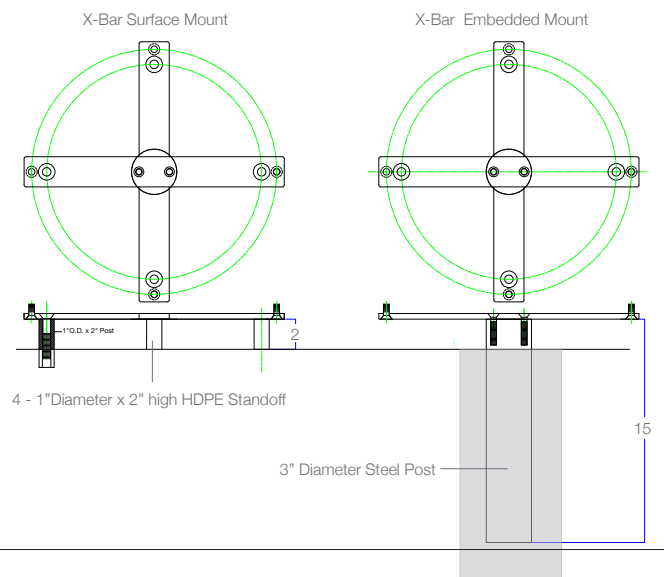

March 2012 v12.3 Fahnstrom/White Design

BalanceSeries | City/Balance Plaza Table