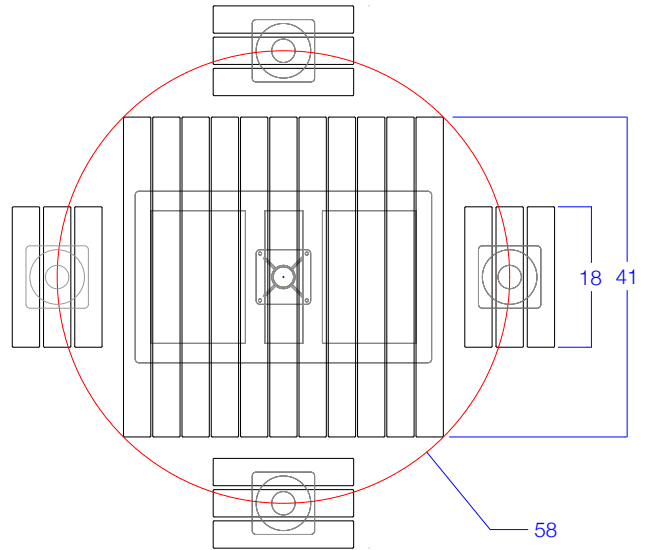

Specification Options

Powder Coat Colors	☐ Brown
☐ Standard Gloss	☐ Green
☐ Standard Matte	☐ Charcoal
☐ Custom	☐ Black
	☐ Red

2. ---

HDPE Colors	☐ Gray
☐ Custom	☐ Cedar
	☐ Weathered

4. ---

Top Size 41"x41"	☐ BAL.PZ.041.SM
	☐ BAL.PZ.041.SM.ADA
	☐ BAL.PZ.041.EM
	☐ BAL.PZ.041.EM.ADA

6. ---

Surface Installation	☐ 9300-004-INST-Kit
	☐ Embedded Installation
	☐ Embedded

March 2012 v12.3 Fahnstrom/White Design